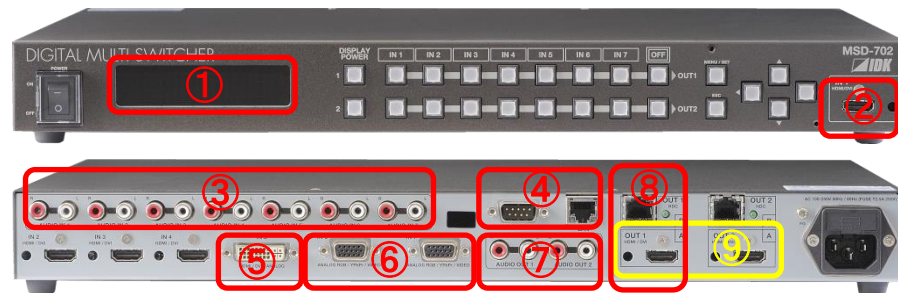

# KEY FEATURES

MSD-702
1. Front VFD screen for operation and to check signal status
2. Front input connector
3. Analog audio break away / audio embedded
4. Control commands input / output It can control external device or controlled by external device
5. HDMI / DVI / Universal Analog input
6. Universal Analog input
7. Analog audio de-embedded
8. Simultaneous output : HDMI & HDBaseT connectors
9. Two independent outputs. Each output can have different signal / resolution / setup

MSD-402
1. HDBaseT input
2. Two independent outputs. Each output can have different signal / resolution / setup
3. Control commands input: LAN / RS-232C
4. Analog audio de-embedded
5. Auto input signal detection & switch

# MSD Series

Conference room / Classroom / Auditorium / Event / Worship

**MSD-402**  
4 x 2 Presentation Switcher  
HDBT Input / Output

**MSD-702**  
7 x 2 Presentation Switcher  
HDBT Output

IDK Corporation has been leading the Pro-A/V industry in Japan for more than 25 years. The MSD series was the worlds first digital presentation switcher with a built-in scan converter. Its features include customer-oriented technologies developed by IDK and the MSD provides highest level of reliability to system integrators and end user customers. The MSD series has continued to evolve in terms of quality and reliability in a very competitive industry. Together with the MSD and related signal extenders, they can create a total system-wide solution.

## The simplest solution for conference room

- Key factors : HDC-TH200
- EDID management
- HDBaseT direct input to projector
- Extension distance is up to 330 ft./100 m
- Auto input detection & switching
- No control devices required