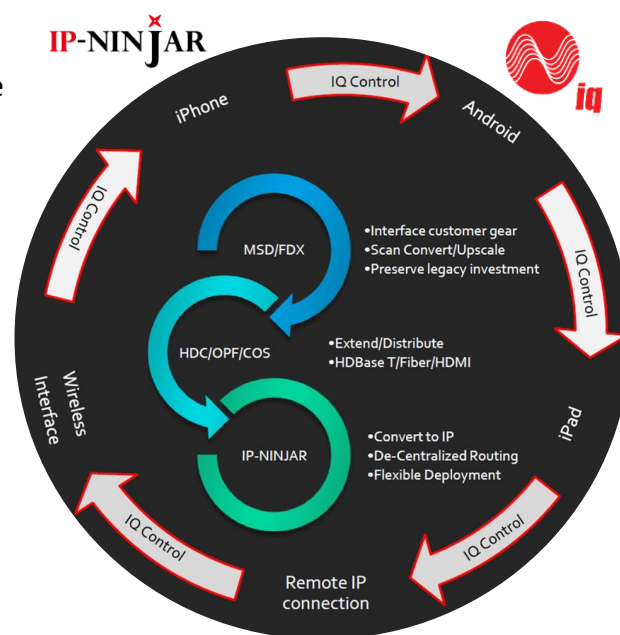

CONTROL APPLICATION

Product Eco System with iq Control System

IDK Japan
7-9-1, Chuo, Yamato-shi, Kanagawa,
242-0021 JAPAN
TEL ◆ +81-46-200-0764
FAX ◆ +81-46-200-0765
URL ◆ <http://www.idk.co.jp/>
e-mail ◆ info_en@idk.co.jp

IDK America Inc.
72 Grays Bridge Road Suite 1-C,
Brookfield, CT 06804
TEL ◆ +1-203-204-2445
URL ◆ <http://www.idkav.com/>
e-mail ◆ info@idkav.com

IDK Europe GmbH
Lise-Meitner-Str. 6, D-40878
Ratingen, Germany
TEL ◆ +49-(0)2102-5783010
FAX ◆ +49-(0)2102-5783012
URL ◆ <http://www.idkav.eu/>
e-mail ◆ info@idkav.eu