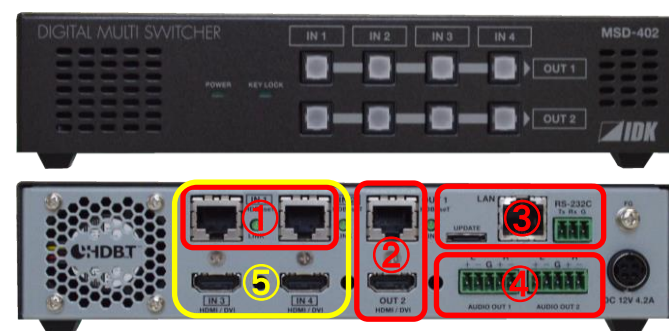

# KEY FEATURES

MSD-702
1. Front VFD screen for operation and to check signal status
2. Front input connector
3. Analog audio break away / audio embedded
4. Control commands input / output It can control external device or controlled by external device
5. HDMI / DVI / Universal Analog input
6. Universal Analog input
7. Analog audio de-embedded
8. Simultaneous output : HDMI & HDBaseT connectors
9. Two independent outputs. Each output can have different signal / resolution / setup

MSD-402
1. HDBaseT input
2. Two independent outputs. Each output can have different signal / resolution / setup
3. Control commands input: LAN / RS-232C
4. Analog audio de-embedded
5. Auto input signal detection & switch

# MSD Series

Conference room / Classroom / Auditorium / Event / Worship

**MSD-402**  
4 x 2 Presentation Switcher  
HDBT Input / Output

**MSD-702**  
7 x 2 Presentation Switcher  
HDBT Output

IDK Corporation has been leading the Pro-A/V industry in Japan for more than 25 years. The MSD series was the worlds first digital presentation switcher with a built-in scan converter. Its features include customer-oriented technologies developed by IDK and the MSD provides highest level of reliability to system integrators and end user customers. The MSD series has continued to evolve in terms of quality and reliability in a very competitive industry. Together with the MSD and related signal extenders, they can create a total system-wide solution.

## The simplest solution for conference room

- Key factors : HDC-TH200
- EDID management
- HDBaseT direct input to projector
- Extension distance is up to 330 ft./100 m
- Auto input detection & switching
- No control devices required