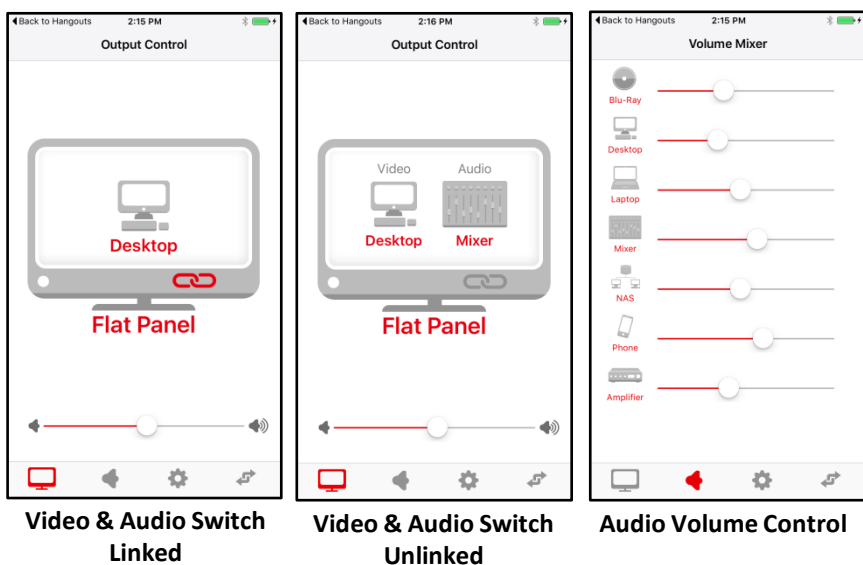

# MSD Series

Conference room / Classroom / Auditorium / Event / Worship

**MSD-402**  
4 x 2 Presentation Switcher  
HDBT Input / Output

**MSD-702**  
7 x 2 Presentation Switcher  
HDBT Output

IDK Corporation has been leading the Pro-A/V industry in Japan for more than 25 years. The MSD series was the worlds first digital presentation switcher with a built-in scan converter. Its features include customer-oriented technologies developed by IDK and the MSD provides highest level of reliability to system integrators and end user customers. The MSD series has continued to evolve in terms of quality and reliability in a very competitive industry. Together with the MSD and related signal extenders, they can create a total system-wide solution.

## iq Control System

“iq Control” is a native app for Smart Phones & Tablets, enabling intuitive control of IDK products. “iq Control” is an excellent choice for conference rooms, classrooms, meeting spaces and beyond.

## The simplest solution for conference room

- Key factors : HDC-TH200
- EDID management
- HDBaseT direct input to projector
- Extension distance is up to 330 ft./100 m
- Auto input detection & switching
- No control devices required