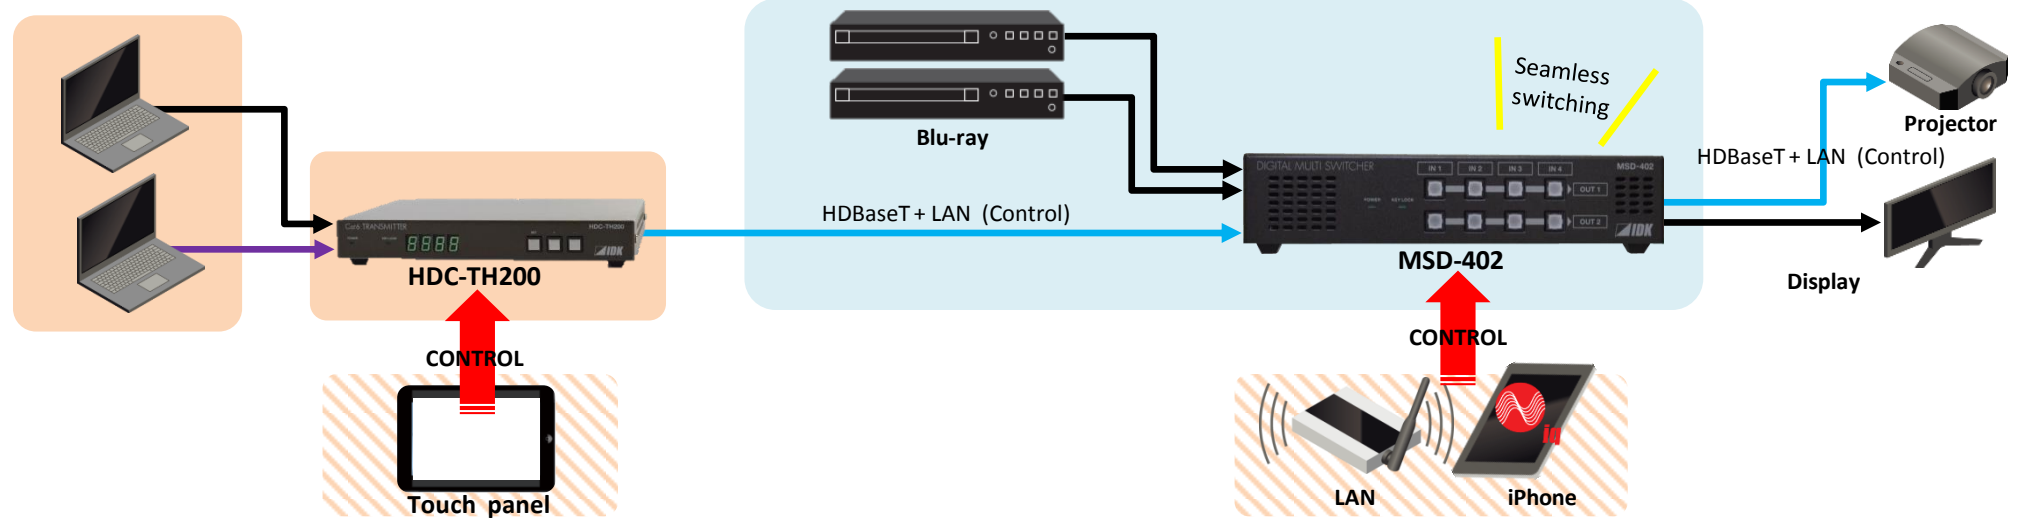

MSD-402
1. HDBaseT input
2. Two independent outputs. Each output can have different signal / resolution / setup
3. Control commands input: LAN / RS-232C
4. Analog audio de-embedded
5. Auto input signal detection & switch

## The simplest solution for conference room

- Key factors : HDC-TH200
- EDID management
- HDBaseT direct input to projector
- Extension distance is up to 330 ft./100 m
- Auto input detection & switching
- No control devices required

## Solution for small conference / classroom

- Key factors: MSD-402
- Seamless switching
- Aspect ratio control
- EDID management
- HDBaseT Input / Output
- HDBaseT direct input to projector
- Extension distance is up to 330 ft./100 m
- Auto input detection & switching
- The 2 Output signals can have different format settings
- Control from smart phone / tablet using "iq Control"

## Solution for bigger conference / classroom

- Key factors : MSD-702
- Seamless switching
- Aspect ratio control
- EDID management
- HDBaseT output
- HDBaseT direct input to projector
- Extension distance is up to 330 ft./100 m
- Auto input detection & switching
- Individual two outputs signals can have different settings
- Simultaneous output from HDMI & HDBaseT connectors
- Lip Sync
- Control from smart phone / tablets using "iq Control"