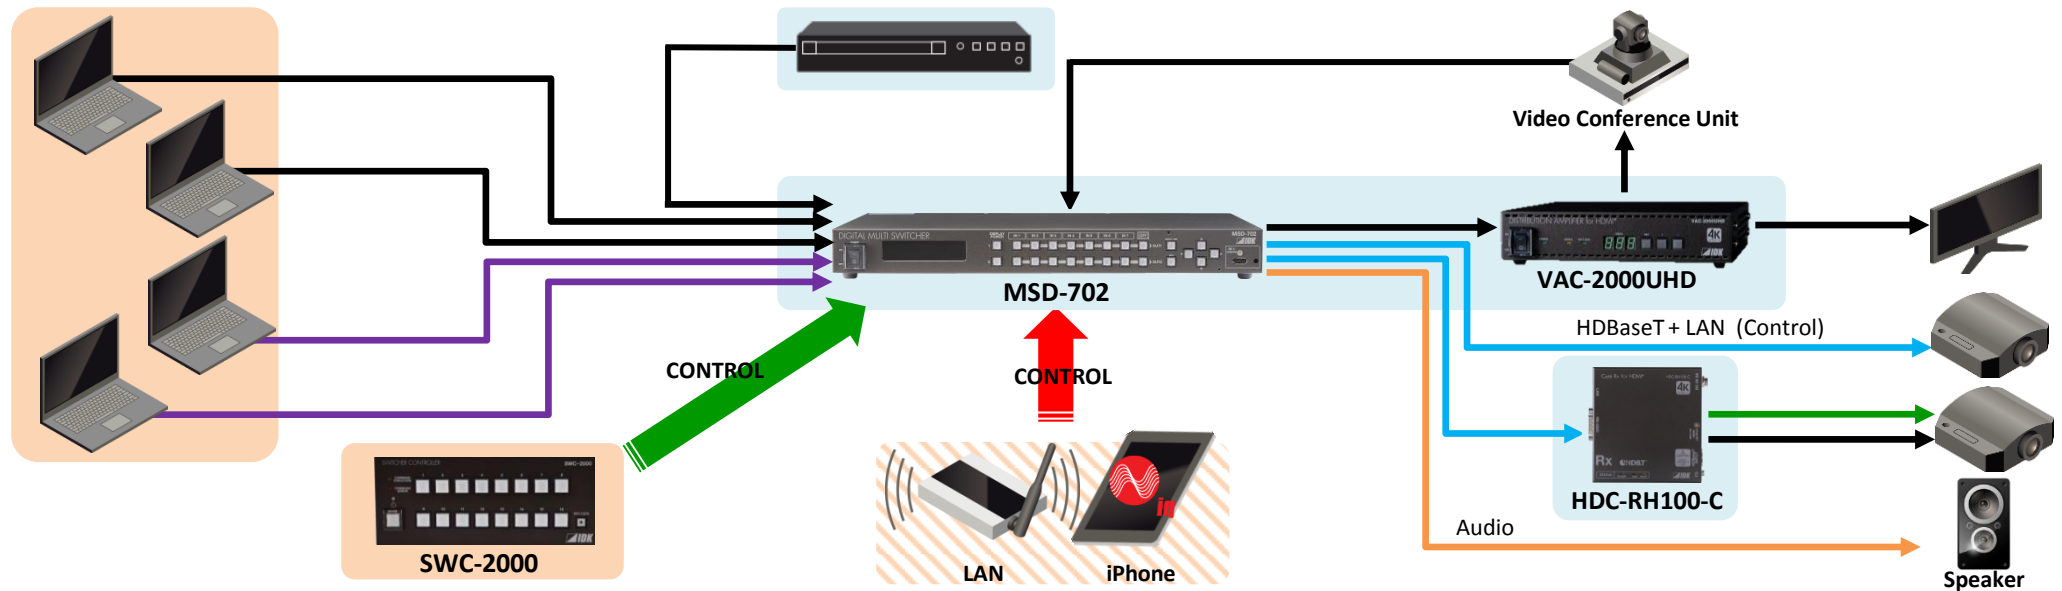

MSD-402
1. HDBaseT input
2. Two independent outputs. Each output can have different signal / resolution / setup
3. Control commands input: LAN / RS-232C
4. Analog audio de-embedded
5. Auto input signal detection & switch

## The simplest solution for conference room

- Key factors : HDC-TH200
- EDID management
- HDBaseT direct input to projector
- Extension distance is up to 330 ft./100 m
- Auto input detection & switching
- No control devices required

## Solution for small conference / classroom

- Key factors: MSD-402
- Seamless switching
- Aspect ratio control
- EDID management
- HDBaseT Input / Output
- HDBaseT direct input to projector
- Extension distance is up to 330 ft./100 m
- Auto input detection & switching
- The 2 Output signals can have different format settings
- Control from smart phone / tablet using "iq Control"

## Solution for bigger conference / classroom

- Key factors : MSD-702
- Seamless switching
- Aspect ratio control
- EDID management
- HDBaseT output
- HDBaseT direct input to projector
- Extension distance is up to 330 ft./100 m
- Auto input detection & switching
- Individual two outputs signals can have different settings
- Simultaneous output from HDMI & HDBaseT connectors
- Lip Sync
- Control from smart phone / tablets using "iq Control"